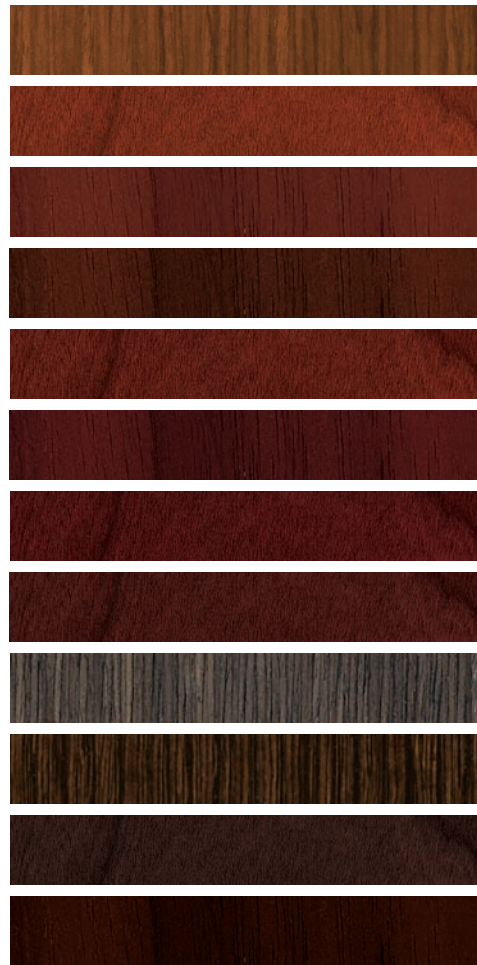

ofs

EUROLUXE™ WOOD FINISHES

Maple Finishes

MLM Light Maple

MNM Natural Maple

MHM Honey Maple

Oak Finishes

MRO Clear Oak

MUO European Oak

MCO Chestnut Oak

MSO Espresso Oak

MGO Steel Grey Oak

The finishes represented here are provided as a color guideline. Due to natural variations in both solid wood and veneer, minor variations in color and grain may occur. Please contact an OFS customer service representative for an actual wood or laminate finish sample. See our price list for finish availability within each product series.

Cherry Finishes

MNC Natural Cherry

MLC Light Cherry

MFC Formal Mahogany / Cherry

MCC Crescent Cherry

MVC Vintage Mahogany / Cherry

MGC Grand Cherry

MSC Sable / Cherry