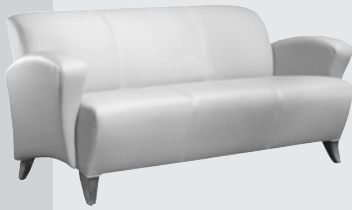

Senna collection

to order

1. Model Number
2. Finish
3. Fabric

Example

4477 / LCM / Origin Indigo
 Model Finish Fabric
 Number

When ordering options, a complete description of the option and its upcharge must be detailed on the order form.

SIN 711-16

- fully upholstered
- exposed hardwood legs
- springs in back
- webbed seat
- welt trim

dimensions:
 width 30
 depth 29½
 height 33
 arm ht. 8
 seat ht. 19
 seat depth 19

inside back 15¾
 seat width 20
 weight 30 lbs.
 cubic ft. 35
 com 4¼ yds.
 col 85 sq. ft.

SIN 711-16

- fully upholstered
- exposed hardwood legs
- sinuous springs in seat and back
- welt trim

dimensions:
 width 32½
 depth 31
 height 32½
 arm ht. 7½
 seat ht. 19
 seat depth 20

inside back 15½
 seat width 22
 weight 68 lbs.
 cubic ft. 30
 com 5 yds.
 col 100 sq. ft.