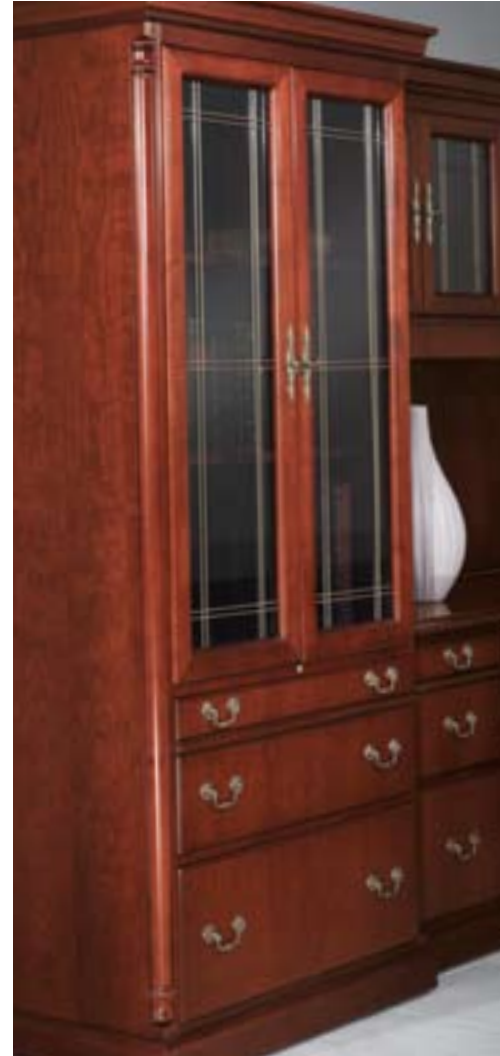

A dark wood cabinet with glass-paned doors and drawers. The top section has two glass-paned doors with a grid pattern and brass handles. Below the doors are three drawers with brass handles. On the left, there is an open shelving area with two white ceramic vases on a shelf. The wood has a rich, dark grain.

### **Refined & Relevant**

Suitably timeless design completely integrates with the most modern office spaces. Classic offers the epoch of masterwork tradition and enduring aesthetic details. Scaled proportion, selectively chosen ornamental hardware and the utilities of ample storage and workspace area balance beauty with the surroundings.

Straight Grain Doors

4" Diameter Wood  
Pedestal Base

8" Wood Panel Base

Full Length Door Column

“Symmetry is what we see at a glance.” —Blaise Pascal

Fiddle Back Doors

Parquet Top

Leather Inlay